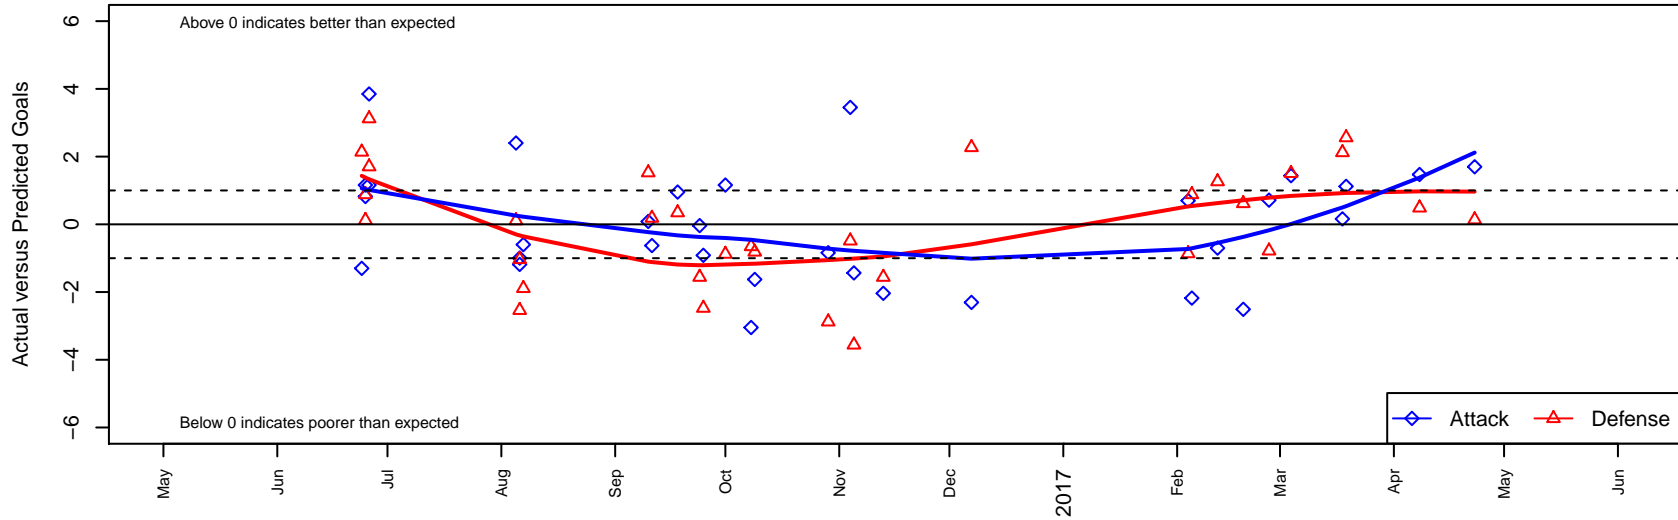

4-H FC Joga B03

, OR
 B03 total strength=1262
 attack=8.48 defense=2.91
 fall league = PTT B03 Premier White
 spr league = Spr OYS B03 Premier Green

alt names used:
 4-H FC Joga
 4-H FC Joga
 4-H 03B FC Joga
 4-H 03B FC Joga
 4-H 03B FC Joga

Venues played:
 2016 Capital Cup BU14 Gold
 2016 Mt Hood Challenge U14 Gold
 2016 PTT B03 Premier White
 2016 Spr OYS B03 Premier Green
 2016 OYS State Cup B03

4-H FC Joga B03
 Dots are actual minus expected GF (blue circles) and GA (red triangles).
 Blue line is smoothed change in attack strength. Red is smoothed change in defense strength.

**attack and defense variance (black dot)
relative to other teams
and top 10 in region**

**attack and defense rating
relative to others at age
and all opponents in last 13 months**

Performance relative to 13 month average