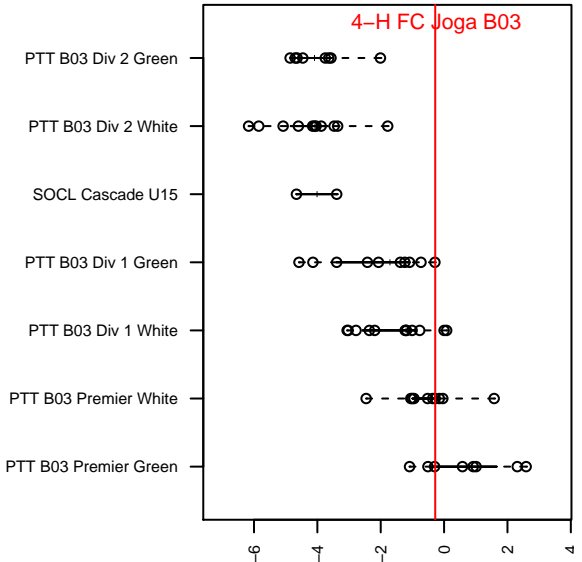

4-H FC Joga B03

, OR
 B03 total strength=1262
 attack=8.48 defense=2.91
 fall league = PTT B03 Premier White
 spr league = Spr OYS B03 Premier Green

alt names used:
 4-H FC Joga
 4-H FC Joga
 4-H 03B FC Joga
 4-H 03B FC Joga
 4-H 03B FC Joga

Venues played:
 2016 Capital Cup BU14 Gold
 2016 Mt Hood Challenge U14 Gold
 2016 PTT B03 Premier White
 2016 Spr OYS B03 Premier Green
 2016 OYS State Cup B03

4-H FC Joga B03
 Dots are actual minus expected GF (blue circles) and GA (red triangles).
 Blue line is smoothed change in attack strength. Red is smoothed change in defense strength.

**attack and defense variance (black dot)
relative to other teams
and top 10 in region**

**attack and defense rating
relative to others at age
and all opponents in last 13 months**

Performance relative to 13 month average