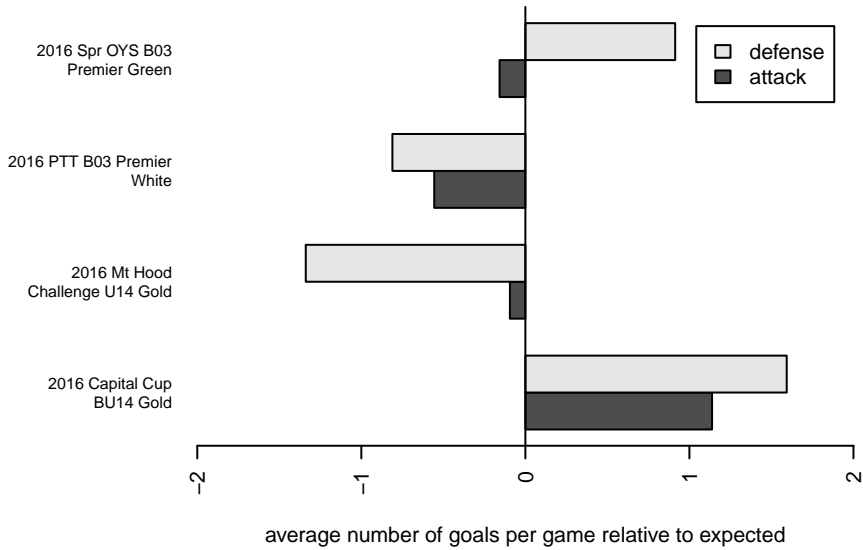

4-H FC Joga B03

, OR
 B03 total strength=1262
 attack=8.48 defense=2.91
 fall league = PTT B03 Premier White
 spr league = Spr OYS B03 Premier Green

alt names used:
 4-H FC Joga
 4-H FC Joga
 4-H 03B FC Joga
 4-H 03B FC Joga
 4-H 03B FC Joga

Venues played:
 2016 Capital Cup BU14 Gold
 2016 Mt Hood Challenge U14 Gold
 2016 PTT B03 Premier White
 2016 Spr OYS B03 Premier Green
 2016 OYS State Cup B03

4-H FC Joga B03
 Dots are actual minus expected GF (blue circles) and GA (red triangles).
 Blue line is smoothed change in attack strength. Red is smoothed change in defense strength.

**attack and defense variance (black dot)
relative to other teams
and top 10 in region**

**attack and defense rating
relative to others at age
and all opponents in last 13 months**

Performance relative to 13 month average